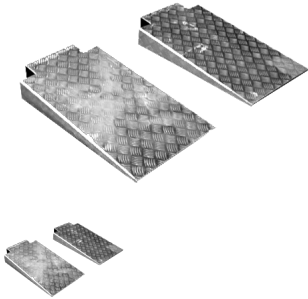

Titan 7,000 lb Parking Lift Aluminum Ramps - 1 Pair

These lightweight aluminum approach ramps weigh only 18 lb each, compared to the 53 lb standard ramps.

Rating: Not Rated Yet

Price

[Ask a question about this product](#)

Description

These lightweight aluminum approach ramps weigh only 18 lbs each, compared to the 53 lbs of standard ramps. The aluminum approach ramps are designed to work with the TITAN SDPL-7000 and the SDPL-7000XLT 4-post automotive lifts. These ramps are made from lightweight aluminum, with welded gussets for extra support. They are able to be moved with ease, while still maintaining a solid structure. The attachment lips of the ramps can be easily modified to allow them to be used with most any brand of 4-post lift.

Dimensions

- Height 4.75"
- Length 37"
- Width 19.5"